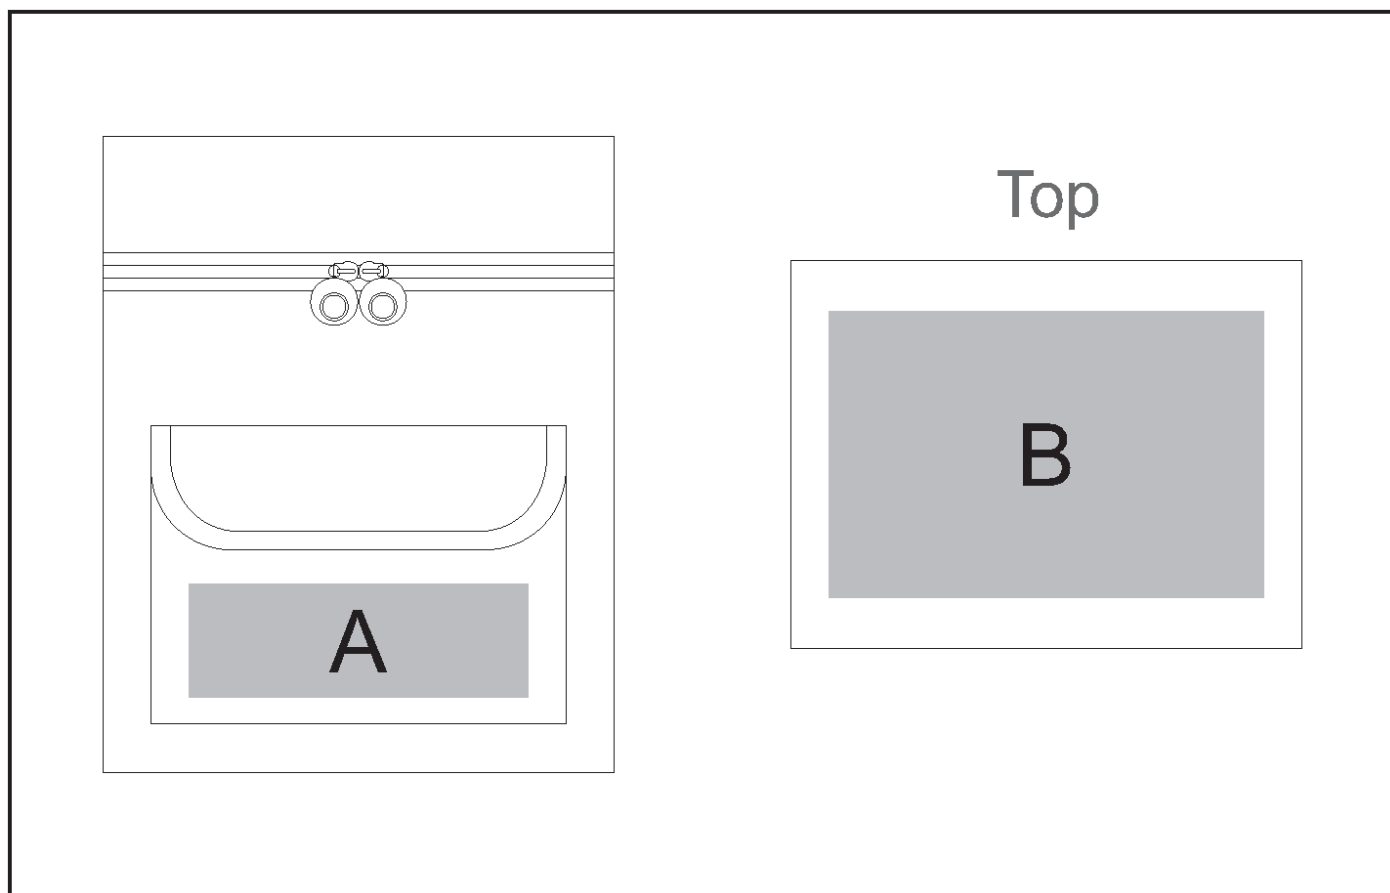

### Need to know:

- Includes 1-Colour, 1-Position Screen Print (setup fee applies)
- **NB: Inclusive Branding is NOT applicable to Items marked as Reduced to Clear.**

#### **Position A**

1. Screen Print (SA)  
2 Colours  
Size: 90mm wide x 30mm high
2. Digital Direct Transfer (DDT-A)  
Full Colour  
Size: 105mm wide x 50mm high
3. Digital Direct Transfer (DDT-A)  
Full Colour  
Size: 120mm wide x 50mm high

#### **Position B**

1. Screen Print (SA)  
1 Colour  
Size: 150mm wide x 100mm high
2. Digital Direct Transfer (DDT-D)  
Full Colour  
Size: 105mm wide x 74mm high
3. Digital Direct Transfer (DDT-B)  
Full Colour  
Size: 150mm wide x 100mm high